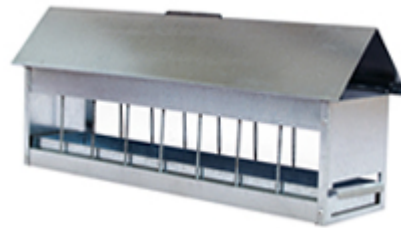

## **Poultry feeder with drawer /5031**

**Length 60cm, volume 2 liters.  
Drawer of feeding very practical.**

[Vendor Information](#)