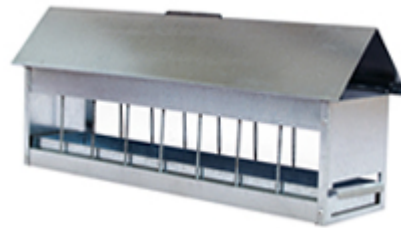

Tycoon - Jsc

Tycoon Jsc

Poultry feeder with drawer /5031

Length 60cm, volume 2 liters.
Drawer of feeding very practical.

[Vendor Information](#)