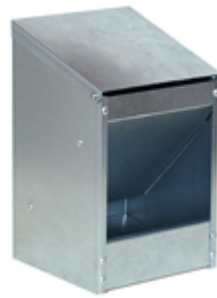

Tycoon - Jsc

Tycoon Jsc

Wall feeder /5096

Completely galvanized. Capacity 2,5 kg.

Dimensions (mm): Length 150 Width 150 Height 250

[Vendor Information](#)