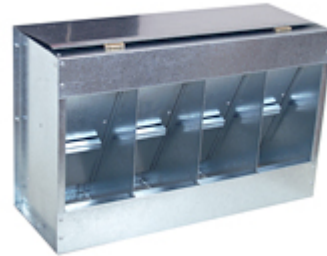

Tycoon - Jsc

Tycoon Jsc

Hopper feeder 4 compartments /5012

This feeding dish in 4 compartments with adjustable flows allows an assortment of various grains.

Dimensions (mm): Length 460 Width 170 Height 400