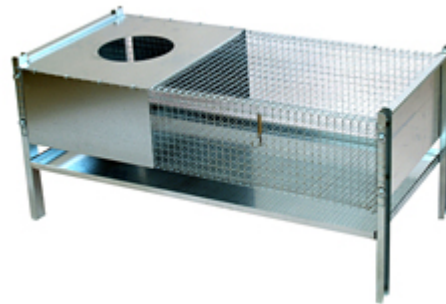

Tycoon - Jsc

Tycoon Jsc

Chicks and quails cage /5024

For 50 chicks or 150 quails

This cage is ideally conceived for the breeding of chicks and quails.

Opening by the top. Easy of maintenance.

A tub salvage dealer for excrement in wing under the cage.

Completely knockdown and flexible for an easier stocking.

Dimensions (mm): Length 1000 Width 600 Height 500

(Delivered dismantled, without infrared light bulb)

[Vendor Information](#)