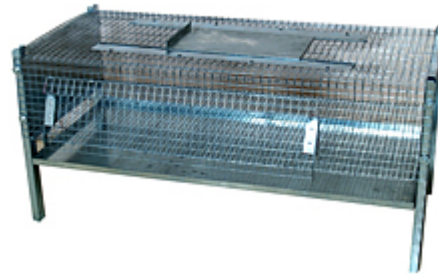

Tycoon - Jsc

Tycoon Jsc

Cage of fattening for quails /5037

Capacity: 5 chickens.

Built in galvanized welded grate, its conception assures a maximum of hygiene, reduces strongly the time dedicated to its breeding and puts this one shielded from the predators.

These cages are stackable.

Delivered dismantled.

Dimension (mm): *Length 1000 Width 600 Height 650*

[Vendor Information](#)