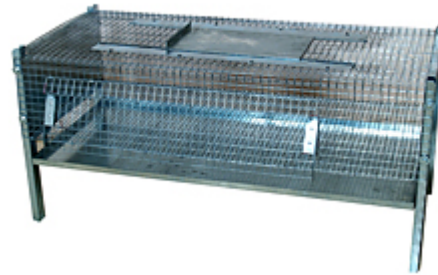

## Cage of fattening for quails /5037

**Capacity: 5 chickens.**

Built in galvanized welded grate, its conception assures a maximum of hygiene, reduces strongly the time dedicated to its breeding and puts this one shielded from the predators.

These cages are stackable.

Delivered dismantled.

**Dimension (mm):** Length 1000 Width 600 Height 650 ([replica watches](#))

[Vendor Information](#)