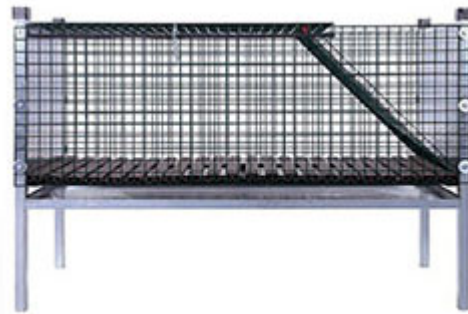

## Single rabbit hutch /5059

### For 1 rabbit (big race)

This cage is ideally suited for rabbit breeding (in conformity with European standards).

Top opening, equipped with a drip tray for droppings. Easy to maintain. These cages are stackable.

Wiremesh (25\*25mm), fully powder coated, 2.5mm thickness. All angles of this product have been frayed to avoid any risk of injury.

**Dimensions (mm):** Length 1050 Width 530 Height 650  
(Delivered disassembled with assembly instructions and hardware).